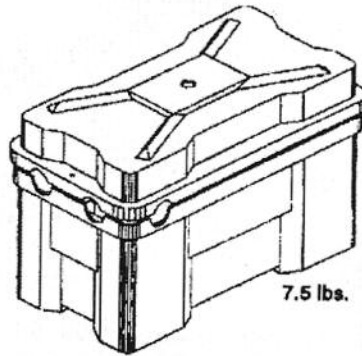

Battery Boxes

Moeller Marine Battery Boxes

#42204 4D Battery Box

#42208 8D Battery Low

#42210 8D Battery Low - double