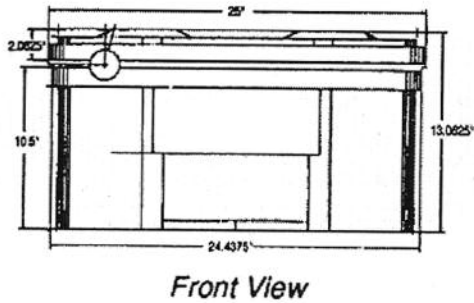

Battery Boxes

Moeller Marine Battery Boxes

#42204 4D Battery Box

#42208 8D Battery Low

#42210 8D Battery Low - double