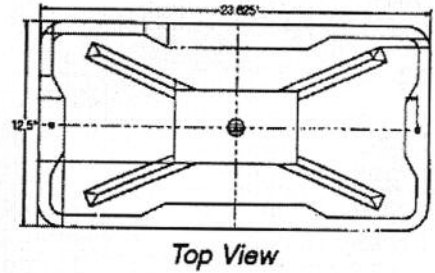

Battery Boxes

Moeller Marine Battery Boxes

#42204 4D Battery Box

#42208 8D Battery Low

#42210 8D Battery Low - double