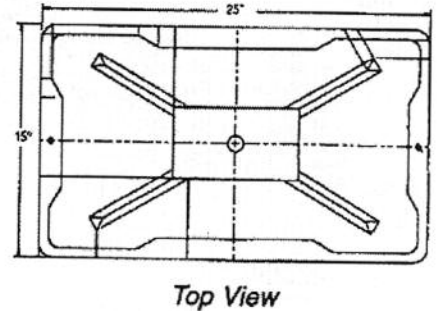

Battery Boxes

Moeller Marine Battery Boxes

#42204 4D Battery Box

#42208 8D Battery Low

#42210 8D Battery Low - double